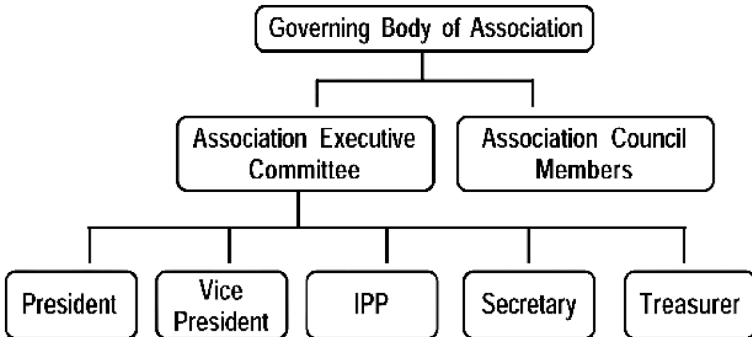

GOVERNING BODY IN INNER WHEEL

The hierarchy of Inner Wheel shows that at the apex is the International Inner Wheel under which is the Association consisting of various Districts and at the end are the clubs with its members providing selfless service. Every level of Inner Wheel has its Governing Body to help smooth of functioning of Inner Wheel.

1. AT IIW LEVEL

2. AT ASSOCIATION LEVEL

3. AT DISTRICT LEVEL

4. AT CLUB LEVEL