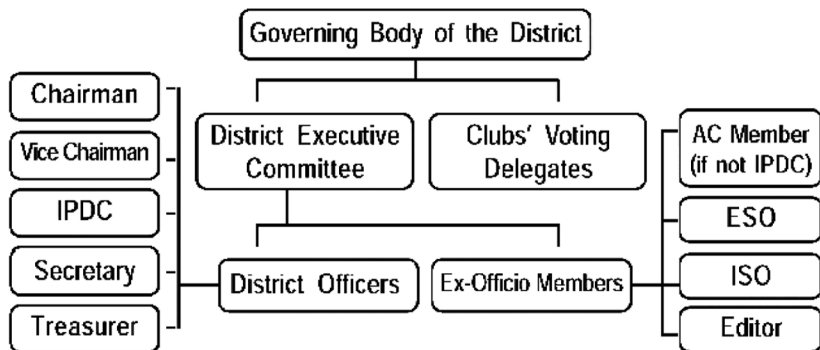

GOVERNING BODY IN INNER WHEEL

The hierarchy of Inner Wheel shows that at the apex is the International Inner Wheel under which is the Association consisting of various Districts and at the end are the clubs with its members providing selfless service. Every level of Inner Wheel has its Governing Body to help smooth of functioning of Inner Wheel.

1. AT IIW LEVEL

2. AT ASSOCIATION LEVEL

3. AT DISTRICT LEVEL

4. AT CLUB LEVEL