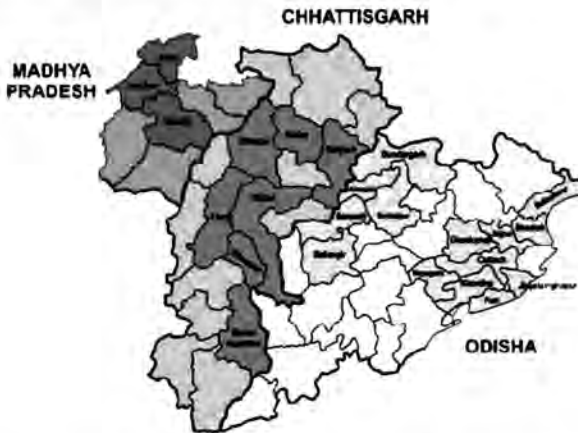

In July 1985 Past Association President Mrs. Manobhakta Vatsalam officially announced the formation of Inner Wheel District 326 and Presented the District Certificate.

In 1985 Inner Wheel Club of Durg, Raipur Mid-Town, Cuttack Mid- Town Jabalpur, Korba, Raipur West and Damoh joined the Inner Wheel Movements. Inner Wheel District 326 had the opportunity to host the first District Conference of our District on 16th February 1986 at Berhampur. Thus began the long journey of Inner Wheel District 326 on the path of Friendship and Service.

Groomed by the Architects - The Galaxy of District Chairmen the District stands with head high adding new feathers of achievements, milestones with each passing year.

INNER WHEEL DISTRICT 326 AT A GLANCE

Area Covered - Odisha, Chhattisgarh and the Eastern Part of Madhya Pradesh

Total Number of Clubs - 78

Total Number of Members - 2708

Club with highest membership: IWC Durg -119 members.